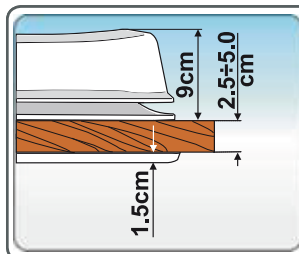

VENT® 28 - TURBO 28

Vent 28 White.

VENT® 28

Ideal for small spaces

28x28cm rooflight, without fan, ideal for airing small spaces. Made with superior quality impact and UV-resistant materials. Due to an internal installation system, it is not necessary to drill holes in the vehicle. Supplied with permanent air flow ventilation system and mosquito screen. The external aerodynamic cover guarantees a watertight system. For installation on roof with depths of max 8.5cm, the optional extension kit (Item No. 98683-112) can be used.

Vent 28 White.

Colour	Item No.
White	04918-01-
Crystal	04918-01B

Turbo 28 Crystal.

TURBO 28

Fresh air for your motorhome's bathroom and kitchen

Rooflight 28x28cm, with fan, is ideal for airing small spaces. ABE approved and made with superior quality impact and UV-resistant materials. Supplied with permanent air flow ventilation system and mosquito screen.

Turbo 28 White.

Feeding tension	12 Vcc
Absorbed power:	25 W
Max electric input	1,9 Amp.
Max air flow	9 m ² /min.
Fan diameter:	180 mm
Permanent air flow	50 cm ²

E 24 10R-030518

Colour	Item No.
White	04919-01-
Crystal	04919-01B