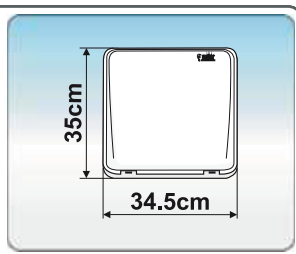

VENT® 28 - TURBO 28

Vent 28 White.

VENT® 28

Ideal for small spaces

28x28cm rooflight, without fan, ideal for airing small spaces. Made with superior quality impact and UV-resistant materials. Due to an internal installation system, it is not necessary to drill holes in the vehicle. Supplied with permanent air flow ventilation system and mosquito screen. The external aerodynamic cover guarantees a watertight system. For installation on roof with depths of max 8.5cm, the optional extension kit (Item No. 98683-112) can be used.

Vent 28 White.

Colour	Item No.
White	04918-01-
Crystal	04918-01B

Turbo 28 Crystal.

TURBO 28

Fresh air for your motorhome's bathroom and kitchen

Rooflight 28x28cm, with fan, is ideal for airing small spaces. ABE approved and made with superior quality impact and UV-resistant materials. Supplied with permanent air flow ventilation system and mosquito screen.

Turbo 28 White.

Feeding tension	12 Vcc
Absorbed power:	25 W
Max electric input	1,9 Amp.
Max air flow	9 m ² /min.
Fan diameter:	180 mm
Permanent air flow	50 cm ²

E 24 10R-030518

Colour	Item No.
White	04919-01-
Crystal	04919-01B