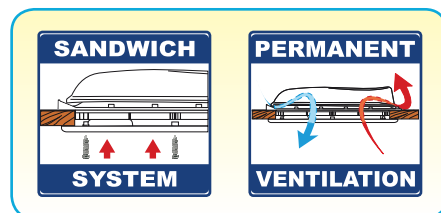

VENT® 28 - TURBO 28

Vent 28 White.

VENT® 28

Ideal for small spaces

28x28cm rooflight, without fan, ideal for airing small spaces. Made with superior quality impact and UV-resistant materials. Due to an internal installation system, it is not necessary to drill holes in the vehicle. Supplied with permanent air flow ventilation system and mosquito screen. The external aerodynamic cover guarantees a watertight system. For installation on roof with depths of max 8.5cm, the optional extension kit (Item No. 98683-112) can be used.

Vent 28 White.

Colour	Item No.
White	04918-01-
Crystal	04918-01B

Turbo 28 Crystal.

TURBO 28

Fresh air for your motorhome's bathroom and kitchen

Rooflight 28x28cm, with fan, is ideal for airing small spaces. ABE approved and made with superior quality impact and UV-resistant materials. Supplied with permanent air flow ventilation system and mosquito screen.

Turbo 28 White.

Feeding tension	12 Vcc
Absorbed power:	25 W
Max electric input	1,9 Amp.
Max air flow	9 m ² /min.
Fan diameter:	180 mm
Permanent air flow	50 cm ²

E 24 10R-030518

Colour	Item No.
White	04919-01-
Crystal	04919-01B