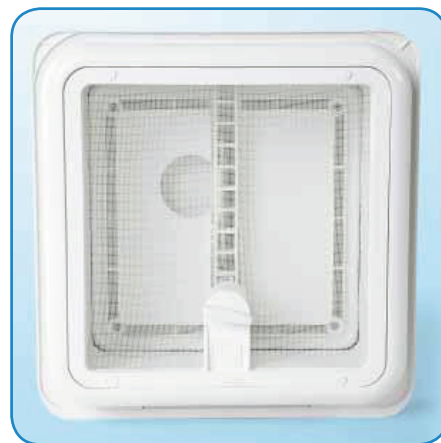

VENT® 28 - TURBO 28

Vent 28 White.

VENT® 28

Ideal for small spaces

28x28cm rooflight, without fan, ideal for airing small spaces. Made with superior quality impact and UV-resistant materials. Due to an internal installation system, it is not necessary to drill holes in the vehicle. Supplied with permanent air flow ventilation system and mosquito screen. The external aerodynamic cover guarantees a watertight system. For installation on roof with depths of max 8.5cm, the optional extension kit (Item No. 98683-112) can be used.

Vent 28 White.

Colour	Item No.
White	04918-01-
Crystal	04918-01B

Turbo 28 Crystal.

TURBO 28

Fresh air for your motorhome's bathroom and kitchen

Rooflight 28x28cm, with fan, is ideal for airing small spaces. ABE approved and made with superior quality impact and UV-resistant materials. Supplied with permanent air flow ventilation system and mosquito screen.

Turbo 28 White.

Feeding tension	12 Vcc
Absorbed power:	25 W
Max electric input	1,9 Amp.
Max air flow	9 m ² /min.
Fan diameter:	180 mm
Permanent air flow	50 cm ²

E 24 10R-030518

Colour	Item No.
White	04919-01-
Crystal	04919-01B