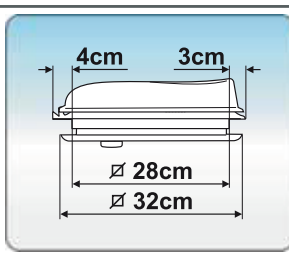

VENT® 28 - TURBO 28

Vent 28 White.

VENT® 28

Ideal for small spaces

28x28cm rooflight, without fan, ideal for airing small spaces. Made with superior quality impact and UV-resistant materials. Due to an internal installation system, it is not necessary to drill holes in the vehicle. Supplied with permanent air flow ventilation system and mosquito screen. The external aerodynamic cover guarantees a watertight system. For installation on roof with depths of max 8.5cm, the optional extension kit (Item No. 98683-112) can be used.

Vent 28 White.

Colour	Item No.
White	04918-01-
Crystal	04918-01B

Turbo 28 Crystal.

TURBO 28

Fresh air for your motorhome's bathroom and kitchen

Rooflight 28x28cm, with fan, is ideal for airing small spaces. ABE approved and made with superior quality impact and UV-resistant materials. Supplied with permanent air flow ventilation system and mosquito screen.

Turbo 28 White.

Feeding tension	12 Vcc
Absorbed power:	25 W
Max electric input	1,9 Amp.
Max air flow	9 m ² /min.
Fan diameter:	180 mm
Permanent air flow	50 cm ²

E 24 10R-030518

Colour	Item No.
White	04919-01-
Crystal	04919-01B