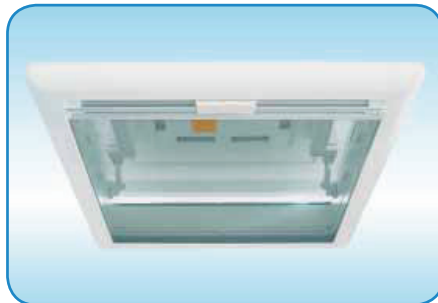

VENT® 50x50

NEW

Vent 50x50 Crystal.

VENT® 50X50

Wide pantograph rooflight that opens on all four sides with practical handles. Maintains constant vehicle ventilation and is now also available with standard roller blind with two rollers, one dark and one with mosquito screen.

Assures permanent ventilation. Locking anti-theft device on the handles. Rainproof and windproof. ABE approved and made with high quality UV ray-resistant materials. Colours: outside frame white, inside frame ivory, cover white or crystal. Turbo-K it can be easily installed like optional (pag. 107).

Vent 50x50 White.

Standard delivered with roller blind with two rollers, one dark and one with mosquito screen.

Colour	Item No.
White	01 668-01-
Crystal	01 668-01D

ROLLO VENT 50

Optional roller blind with two rollers, one dark and one with mosquito screen for previous model of Vent 50x50. Dimensions: 55x55 cm.

Item No.
98683-045

ABE
KBA 19330

Universal Spoiler easily to shorten.

SPOILER UNIVERSAL

New universal aerodynamic roof spoiler; ideal for reducing vibrations and rooflight noise while travelling. Made with UV-ray resistant sturdy PVC material. It can be shortened to adapt itself to the different rooflights with dimensions from 110 cm to 28 cm. Easy to install without tools and without drilling the roof. can be attached with suitable adhesives (Sika). Complete of smart lateral aerodynamic end caps. Dim: 110x20x12h cm.