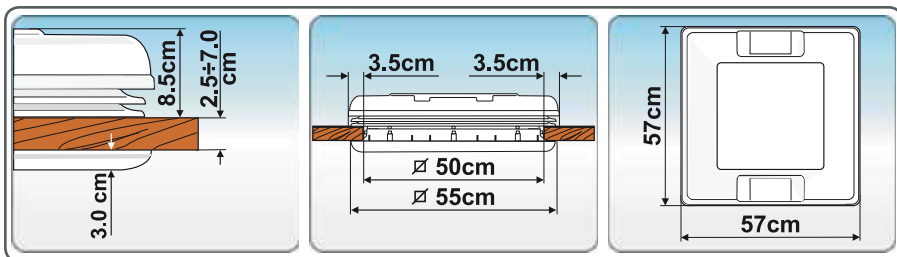

Vent 50x50 White.

Standard delivered with roller blind with two rollers, one dark and one with mosquito screen.

Colour	Item No.
White	01 668-01-
Crystal	01 668-01D

ROLLO VENT 50

Optional roller blind with two rollers, one dark and one with mosquito screen for previous model of Vent 50x50. Dimensions: 55x55 cm.

Item No.
98683-045

ABE
KBA 19330

Universal Spoiler easily to shorten.

SPOILER UNIVERSAL

New universal aerodynamic roof spoiler; ideal for reducing vibrations and rooflight noise while travelling. Made with UV-ray resistant sturdy PVC material. It can be shortened to adapt itself to the different rooflights with dimensions from 110 cm to 28 cm. Easy to install without tools and without drilling the roof. can be attached with suitable adhesives (Sika). Complete of smart lateral aerodynamic end caps. Dim: 110x20x12h cm.