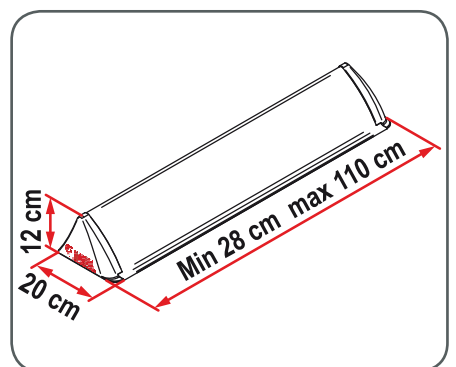

Item No.
98683-045

ABE
KBA 19330

Universal Spoiler easily to shorten.

SPOILER UNIVERSAL

New universal aerodynamic roof spoiler; ideal for reducing vibrations and rooflight noise while travelling. Made with UV-ray resistant sturdy PVC material. It can be shortened to adapt itself to the different rooflights with dimensions from 110 cm to 28 cm. Easy to install without tools and without drilling the roof. can be attached with suitable adhesives (Sika). Complete of smart lateral aerodynamic end caps. Dim: 110x20x12h cm.